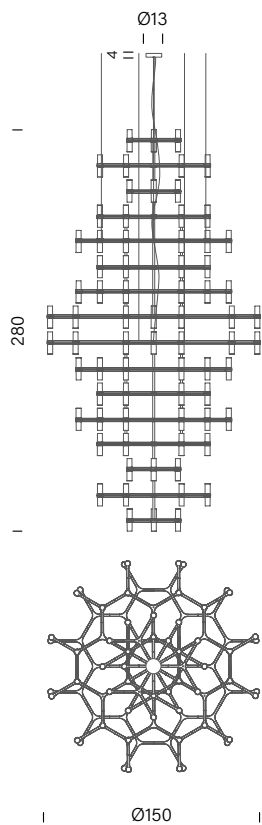

Versions

White CRO HWW 5B
Black CRO HNW 5B
Gold painted CRO HGW 5B

Polished aluminium CRO HLW 5B
Gold plated CRO HOW 5B
Black plated CRO HPW 5B

<p>Plana Minor Pendant</p> 	<p>Technical information</p>	<p>G9 12 × 25W Diffused emission Dimmable according to bulb 110-240V</p>	<p>IP20 Cable length 2,5m Satin glass diffuser Bulb H max: 6cm LED version with kit G9 LED NEMO</p>
	<p>Versions</p>	<p>White CRO HWW 55 Black CRO HNW 55 Gold painted CRO HGW 55</p>	<p>Polished aluminium CRO HLW 55 Gold plated CRO HOW 55 Black plated CRO HPW 55</p>