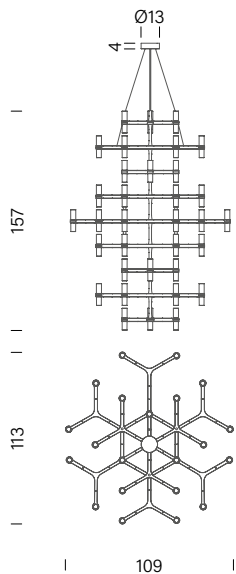

Summa Pendant

Technical information

G9
48 × 25W
Diffused emission
Double switch
Dimmable according to bulb
110-240V

IP20
Cable length 3,5m
Satin glass diffuser
Bulb H max: 6cm
LED version with kit G9 LED NEMO

Versions

White CRO HWW 59
Black CRO HNW 59
Gold painted CRO HGW 59

Polished aluminium CRO HLW 59
Gold plated CRO HOW 59
Black plated CRO HPW 59