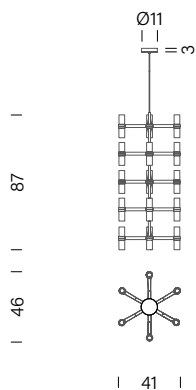

Multi Pendant

Technical information

G9
15 × 25W
Diffused emission
Dimmable according to bulb
110-240V

IP20
Cable length 2,5m
Satin glass diffuser
Bulb H max: 6cm
LED version with kit G9 LED NEMO

Versions

White CRO HWW 58
Black CRO HNW 58
Gold painted CRO HGW 58

Polished aluminium CRO HLW 58
Gold plated CRO HOW 58
Black plated CRO HPW 58