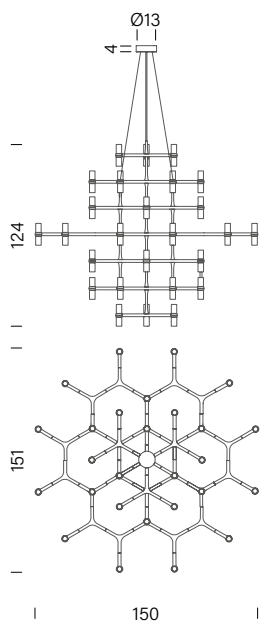

Multi Pendant

Technical information

G9
15 × 25W
Diffused emission
Dimmable according to bulb
110-240V

IP20
Cable length 2,5m
Satin glass diffuser
Bulb H max: 6cm
LED version with kit G9 LED NEMO

Versions

White CRO HWW 58
Black CRO HNW 58
Gold painted CRO HGW 58

Polished aluminium CRO HLW 58
Gold plated CRO HOW 58
Black plated CRO HPW 58

Magnum Pendant

Technical information

G9
42 × 25W
Diffused emission
Double switch
Dimmable according to bulb
110-240V

IP20
Cable length 3,5m
Satin glass diffuser
Bulb H max: 6cm
LED version with kit G9 LED NEMO